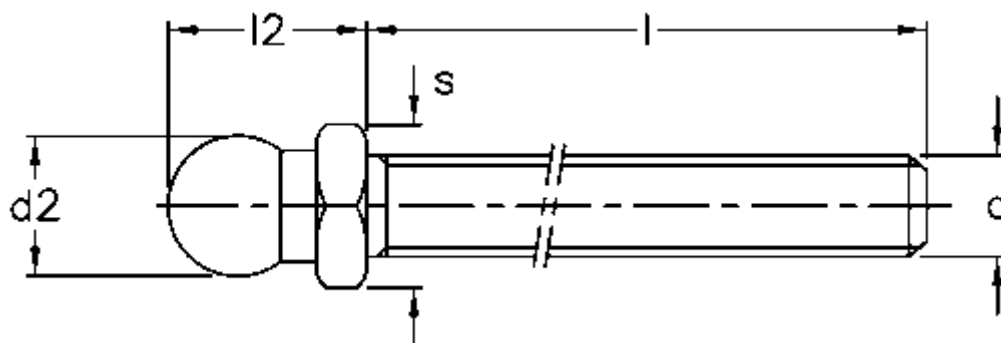

Article number: 2310322621

Description: E+G Threaded stem, SST Stainless steel  
SM-SST-24-M16x58

## Measures

$d = M16$

$d_2 = 23.9$

$l = 58$

$l_2 = 37$

$s = 24$